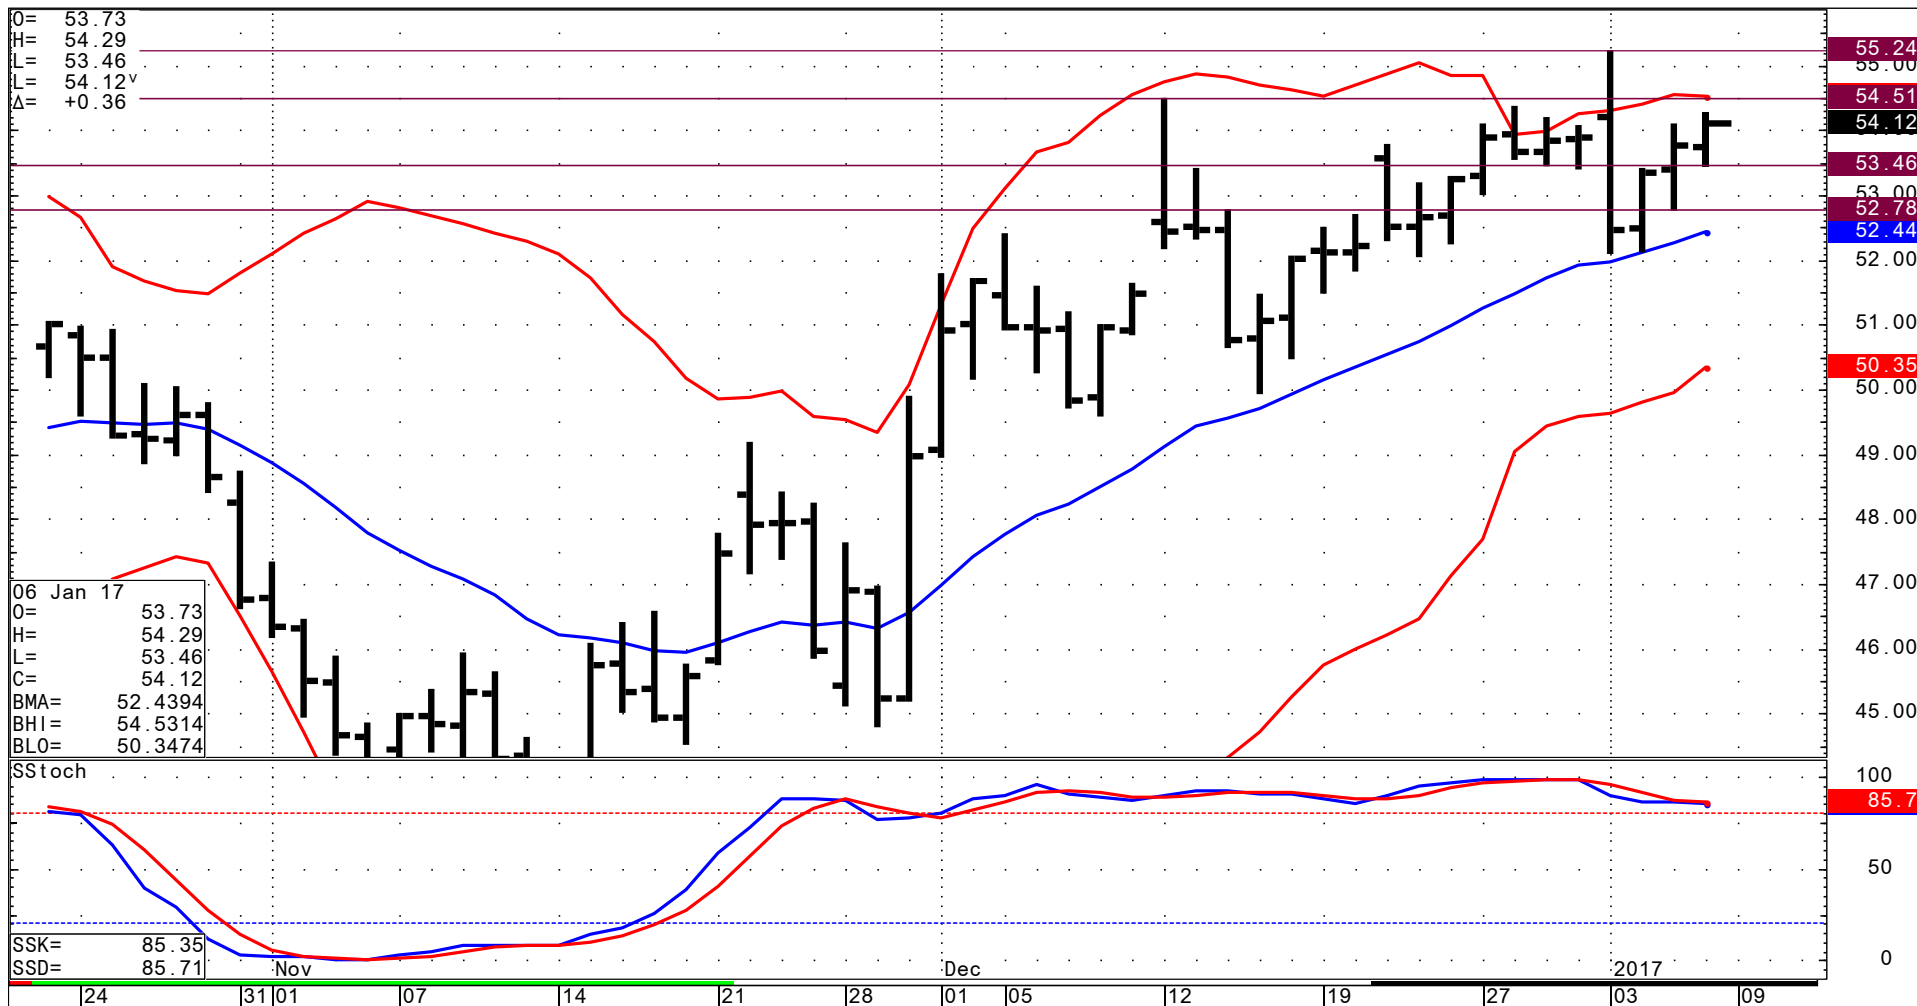

CLE - Crude Light (Globex), Daily Continuation

CQG Inc. © 2017 All rights reserved worldwide. <http://www.cqg.com>