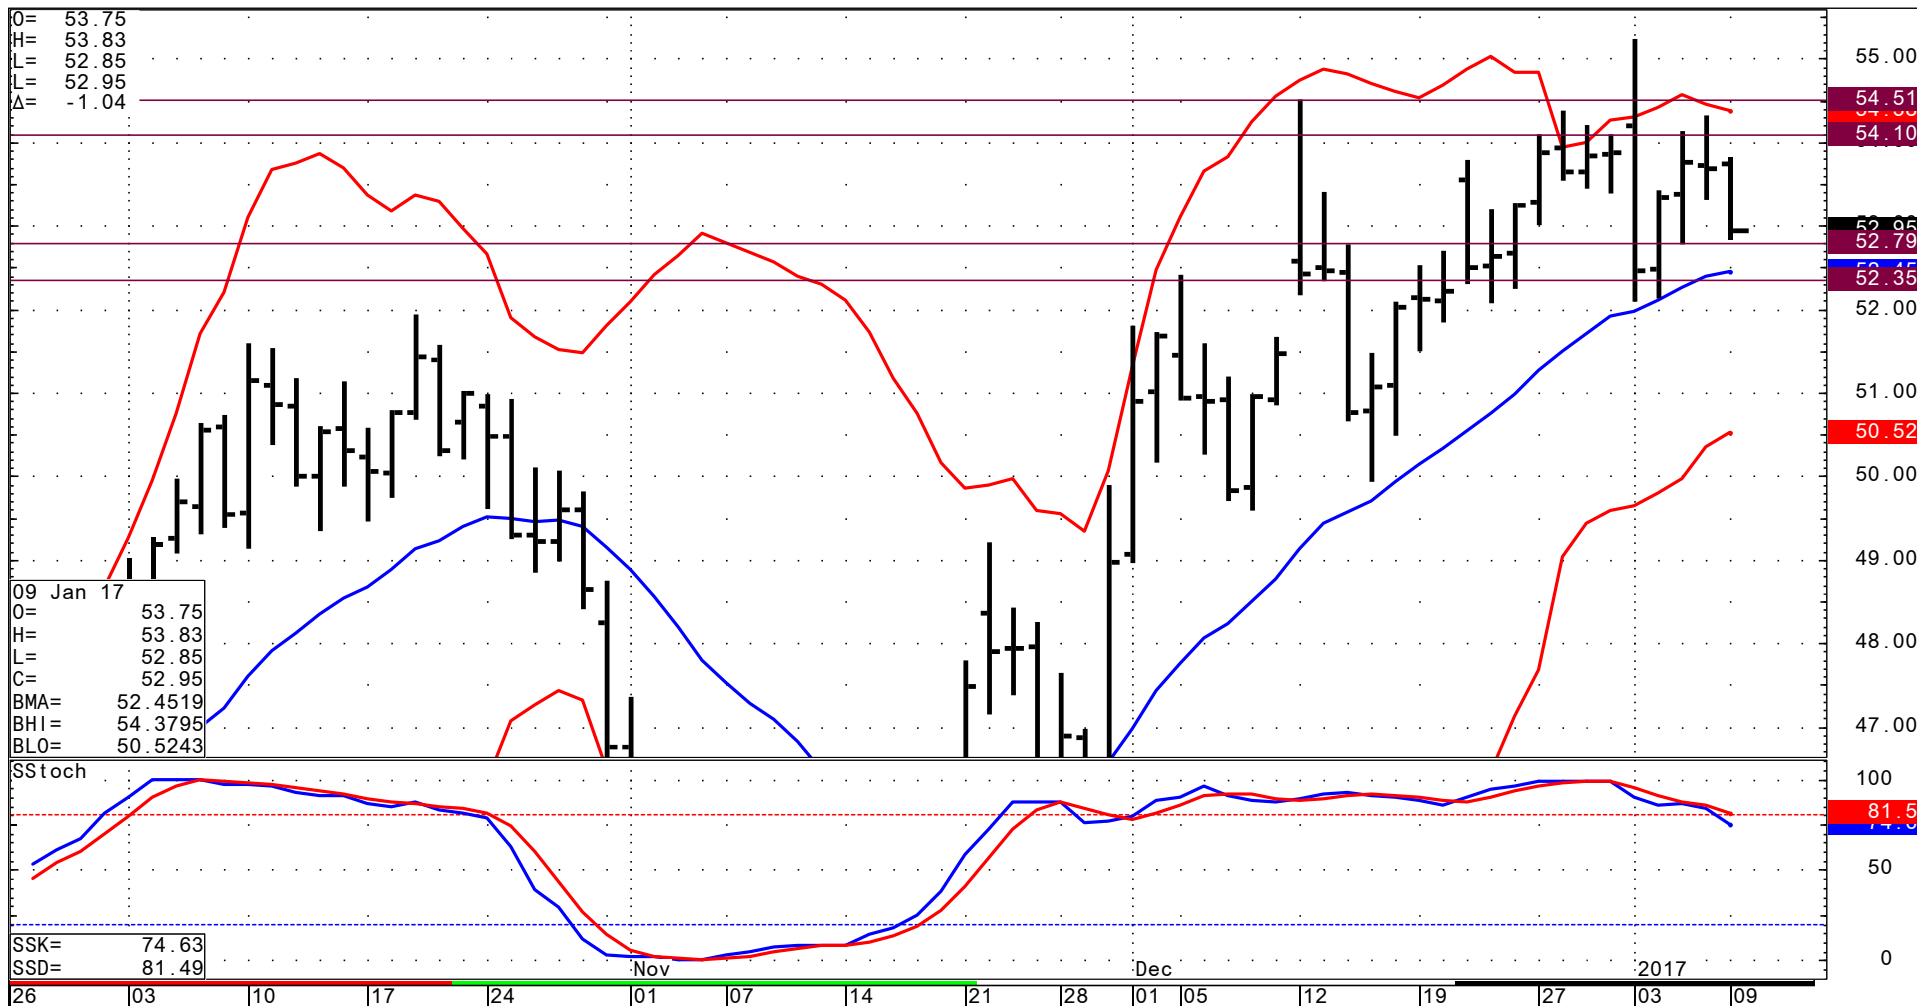

CLE - Crude Light (Globex), Daily Continuation

CQG Inc. © 2017 All rights reserved worldwide. <http://www.cqg.com>