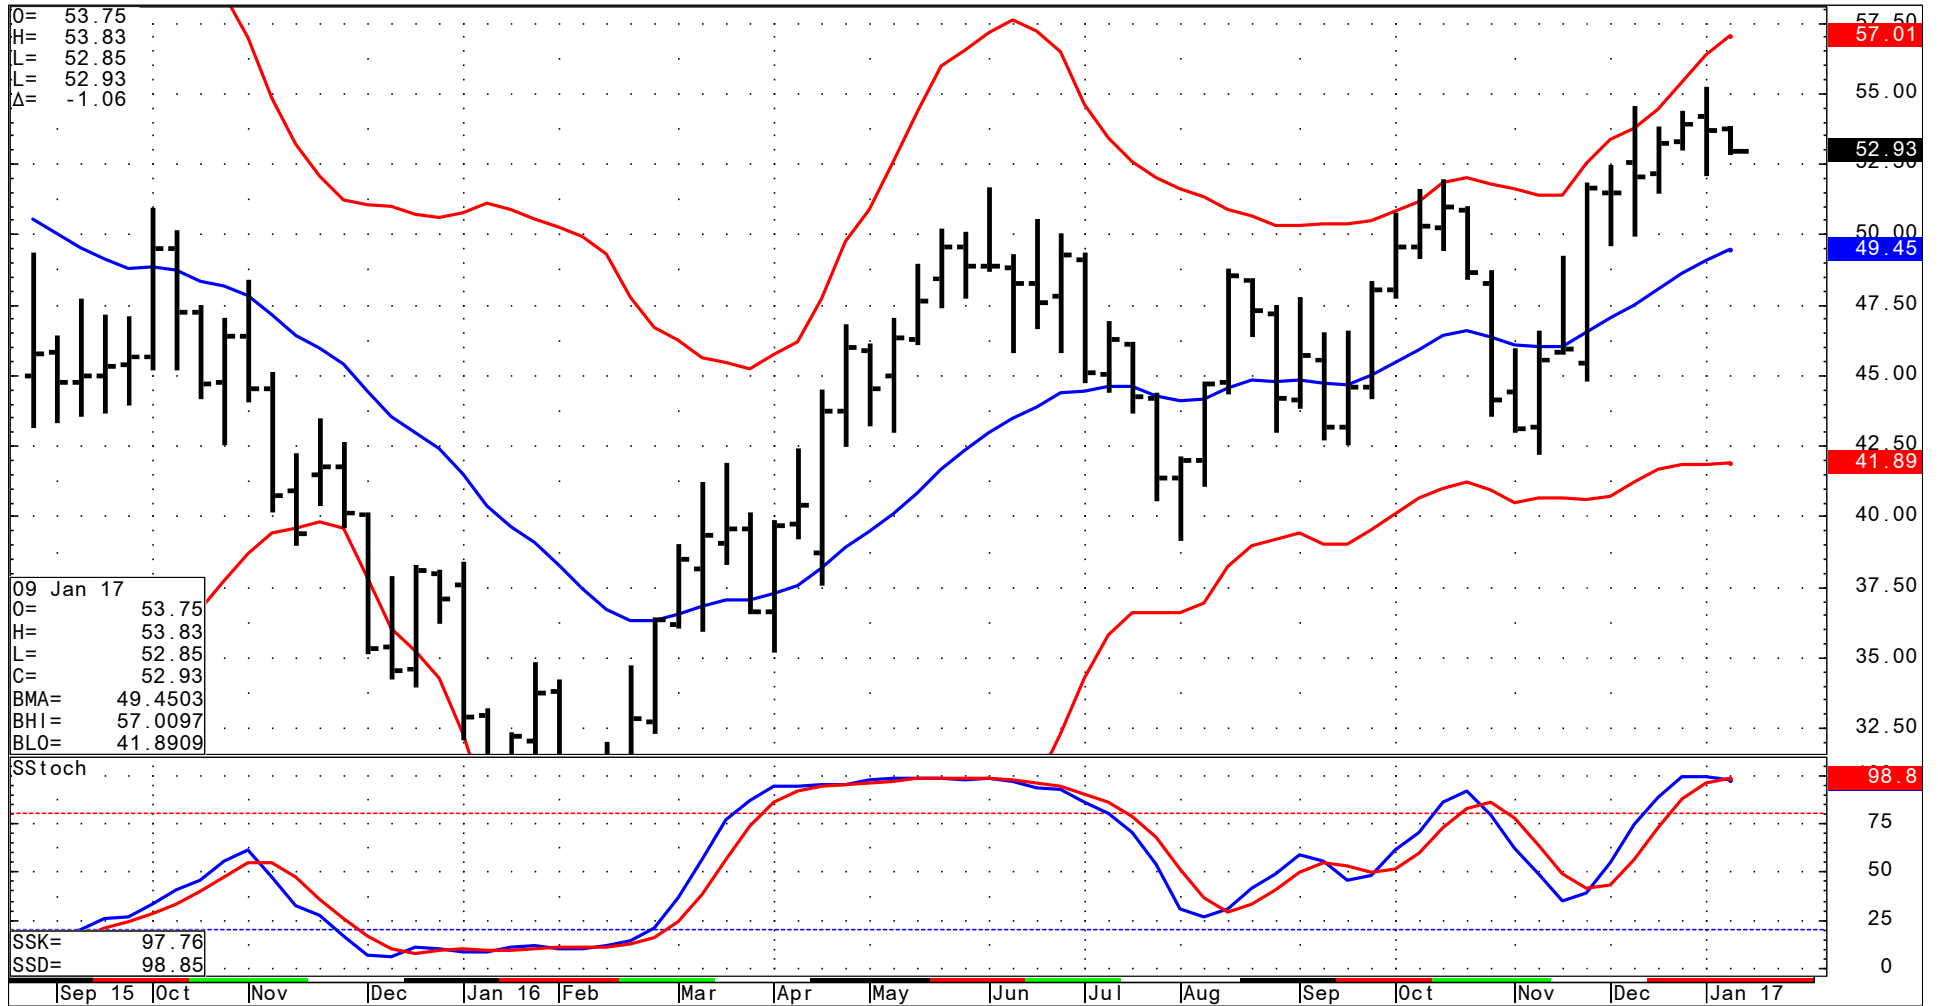

CLE - Crude Light (Globex), Weekly Continuation

CQG Inc. © 2017 All rights reserved worldwide. <http://www.cqg.com>